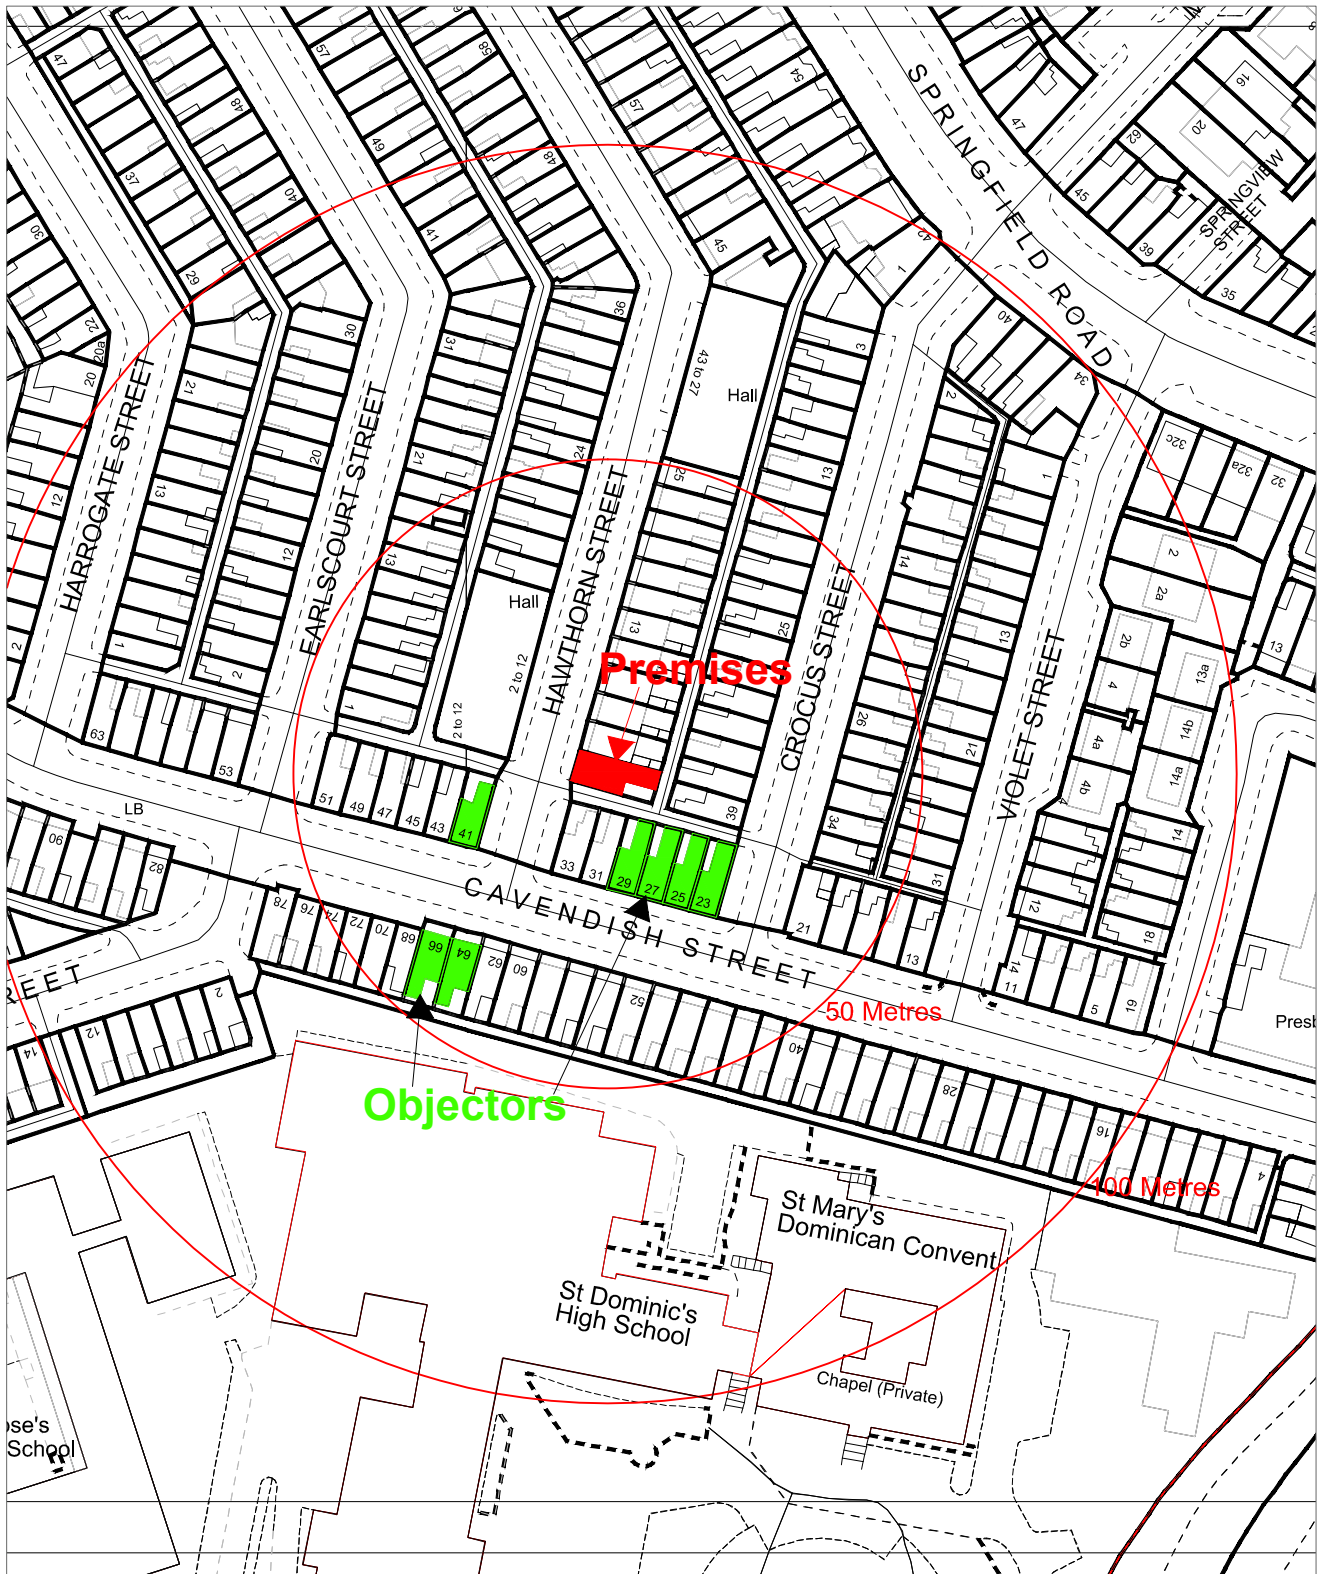

Building Control Service

Appendix 2

DRAWN BY MT
DATE 22/11/2016

The Hawthorn Bar
1-3 Hawthorn Road

SCALE 1:1250